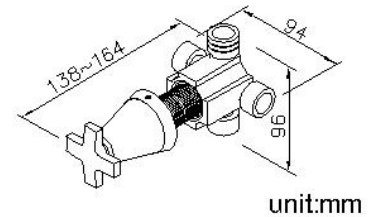

Cone

2-Way Diverter (One Inlet) 7874-WB-81CP

INTRODUCTION:

The conical basin faucet decorates your lavatory in an unique way, improving the convenience of household livings. Chrome plated surface has a smooth touching texture, and the cross handle helps saving efforts for operation.

DESCRIPTION:

1. Faucet body material meets JIS 3604 Standard.
2. Handle material meets JIS 3771 Standard.
3. Water flow could be diverted to 2 water outlets.
4. The body of valve should be buried in the wall beforehand with 1"(2.5cm) adjusting tolerance in depth.
5. Chrome plated finish has met the ASTM-SC2 standard.
6. The connecting thread of main body is G 1/2.