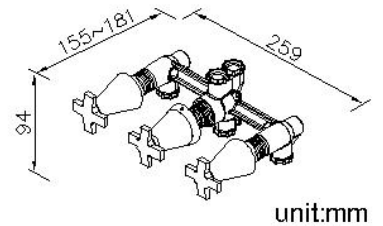

Cone

Three-Handle Valve (Two Outlets) 7874-Z2-81CP

INTRODUCTION:

The conical basin faucet decorates your lavatory in an unique way, improving the convenience of household livings. Chrome plated surface has a smooth touching texture, and the cross handle helps saving efforts for operation.

DESCRIPTION:

- 1.Faucet body material meets JIS 3604 Standard.
- 2.Handle material meets JIS 3771 Standard.
- 3.The body of valve should be buried in the wall beforehand with 1"(2.5cm) adjusting tolerance in depth.
- 4.Chrome plated finish has met the ASTM-SC2 standard.
- 5.The connecting thread of main body is G 1/2.