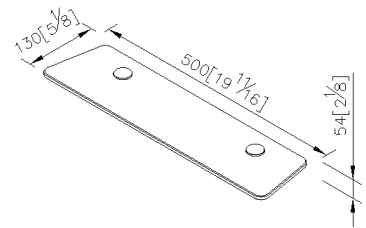

YES

Shelf
7875-70-80CP

INTRODUCTION:

Brief lines and geometric cylinder simplify shape and present absolute image of the YES Series bathroom accessories.

Considering environmental friendly, the YES Series bathroom accessories have been designed for easy operation, and provides pleasant visual experience to our customers. In order to create more storage space, this tissue holder is equipped with a gray tempered glass platform, which provides a more user-friendly experience.

DESCRIPTION:

1. Material of forging body meets JIS 3771 standard.
2. Brass with chrome-plated; SC2 standard of ASTM for 3 years guarantee; pass 96 hours Salt Spray Test.
3. Material of Wall Bracket: Copper JIS3604
4. Material of Screw : Stainless steel SUS 304
5. With shelf
6. Gray Tempered Glass Platform(500*130*8mm)
7. Polished edge
8. Loading: 5 kgf
9. Product is suitable for toilets of public spaces.

unit:mm[inch]

Certification:

Fixing Kits:

1. SUS 304 Stainless Steel Screws*4
- Hex Key 2.5mm*1
Plastic Anchors*4

AWARD: