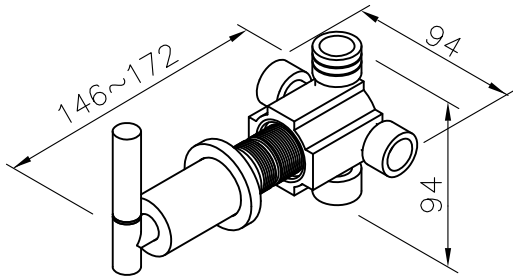

### 3-Way Diverter (One Inlet)

unit:mm