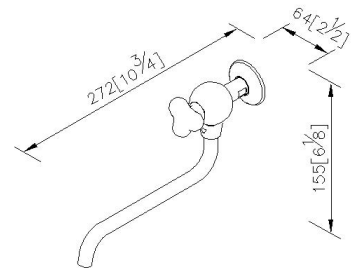

Wall-Mounted Bib Tap 7903-L2-8004

INTRODUCTION:

Though the shape of faucet has innovated these days, the original impression of faucet still remains on the traditional long wall-mounted faucet. For a long time, the image of the long wall-mounted faucet exists deeply in our memories. The design team of the 6903 Story Faucet would like to trace back to the beginning and try to find out the original beauty. That is the reason "Story Faucet" being created.

This classic design not only reserves the figure of the primary long wall-mounted faucet, but also integrates the contemporary and fashionable element - the round model of the body and the handle with brass and ceramic material, which impress users so much to take their eyes on it.

DESCRIPTION:

- 1.The faucet has lovely shape and delicate appearance, which embellishes the environment.
- 2.Porcelain handles are processed by CNC machining, let the faucet easy to clean and with durable characteristic.
- 3.Porcelain handles made by high pressure molding is against UV and color fading.
- 4.Swiveling spout has passed up to 50,000 turns test. Swiveling angle can be adjusted by user.
- 5.Ceramic cartridge with MARUWA ceramic disc / (Japan)
- 6.Thread: G 1/2
- 7.Brass with Chrome plated meets ASTM-SC2 standard.
- 8.Casting body material meets ISO CuZn40Pb Standard