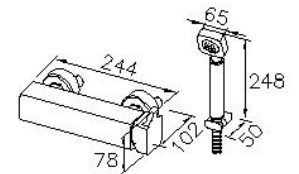

Shower Faucet
7909-93-81CP

INTRODUCTION:

Designed main body style as square shape, the aesthetics of symmetry exudes a stylish and charming atmosphere. With R angle processed, it softens the right angle of hard steel, and brings more soft and elegant atmosphere to a bathroom space.

DESCRIPTION:

- 1.The smooth line of handle is the feature.
- 2.The spray head of hand shower can be removed easily by easy-tool provided for cleaning.
- 3.Ceramic valve with KOREA ceramic disc / (Korea)
- 4.Handle can be moved up to 25° to adjust water flow from closed position, hot and cold water controlled by swinging handle for 45° both right and left sides.
- 5.The available distance between two centers of wall water-outlet is 122mm to 178mm.
- 6.Elastic shower hose can be extended from 1.5 meter to 2 meter and stand 15Kg/cm² water pressure.
- 7.With R 1/2 to water supply wall outlet.
- 8.Brass with Chrome plated meets ASTM-SC2 standard.
- 9.Casting body material meets ISO CuZn40Pb Standard.