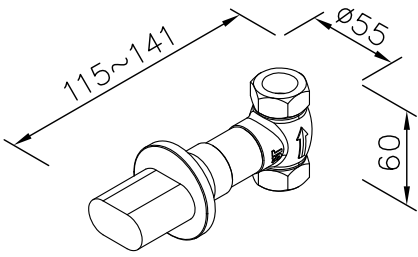

Water Valve (Cold Only)

unit:mm