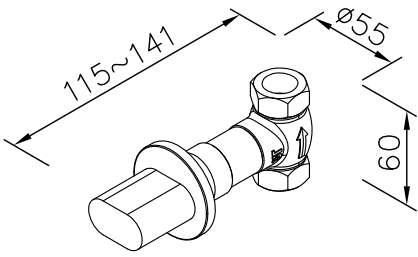

Water Valve (Hot Only)

unit:mm