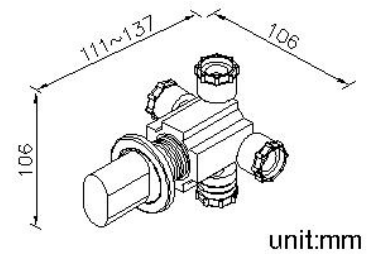

**3-Way Diverter (One Inlet)**  
**7920-WC-80CP**

**INTRODUCTION:**

JUSTIME made some transformation in oval to increase a sense of modernity, fitting the fashion of this generation, and adding elegant style into 6920 Series.

**DESCRIPTION:**

- 1.Casting valve body material meets ISO CuZn40Pb standard.
- 2.Forging handle material meets JIS 3771 Standard.
- 3.Water flow could be diverted to 3 water outlets.
- 4.The body of valve should be buried in the wall beforehand with 1"(2.5cm) adjusting tolerance in depth.
- 5.Chrome plated finish has met the ASTM-SC2 standard.
- 6.The connecting thread of main body is G 1/2.