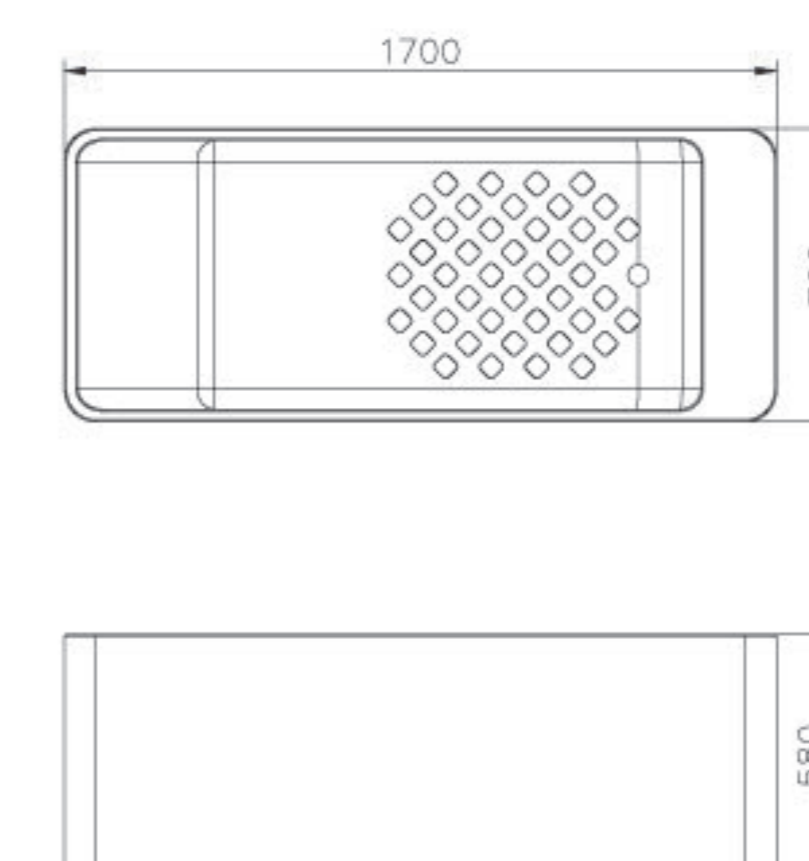

JUSTIME | 巧時代

Bath tub & Basin

JUSTIME

BATHTUB

0360-A0-7900
1845*900*560mm
Bathtub
0360-A1-7900
Top Only

0360-M6-7900
Bathtub (Artificial Stone)
1700*700*580mm

0360-M5-7900
Bathtub (Artificial Stone)
1700*700*550mm

6360-M1-8000
Bathtub (Artificial Stone)
1700*850*530mm

6360-M2-8000
Bathtub (Artificial Stone)
1600*750*560mm

0360-G0-7900
Bathtub (Artificial Stone)
1725*845*605mm

0360-H0-7900
Bathtub
1500*700*420mm

0360-J0-7900
Bathtub
1200*700*490mm

0360-F0-7900
Bathtub
1600*750*440mm

0360-B0-7900
Bathtub
1750*855*440mm

0360-C0-7900
Bathtub
1600*800*390mm

0360-D0-7900
Bathtub
1700*800*480mm

6360-D5-8700
Bathtub
1700*800*580mm

6360-D6-8800
Bathtub
1800*800*800mm

6360-D7-8700
Bathtub
1700*800*600mm

6360-D1-8700
Bathtub
1700*800*600mm

6360-D2-8700
Bathtub
1700*800*600mm

6360-D4-8800
Bathtub
1800*750*600mm

6361-D4-8000
Bathtub
1800*800*600mm

6361-F4-8800
Bathtub
1800*800*600mm