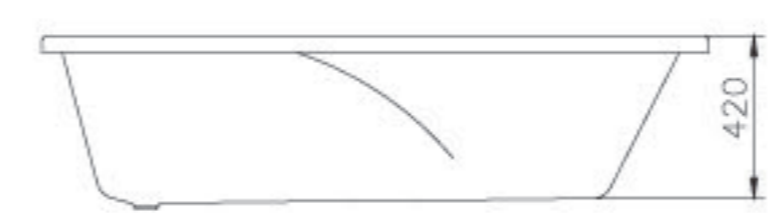

6360-M1-8000
Bathtub (Artificial Stone)
1700*850*530mm

6360-M2-8000
Bathtub (Artificial Stone)
1600*750*560mm

0360-G0-7900
Bathtub (Artificial Stone)
1725*845*605mm

0360-H0-7900
Bathtub
1500*700*420mm

0360-J0-7900
Bathtub
1200*700*490mm

0360-F0-7900
Bathtub
1600*750*440mm

0360-B0-7900
Bathtub
1750*855*440mm

0360-C0-7900
Bathtub
1600*800*390mm

0360-D0-7900
Bathtub
1700*800*480mm

6360-D5-8700
Bathtub
1700*800*580mm

6360-D6-8800
Bathtub
1800*800*800mm