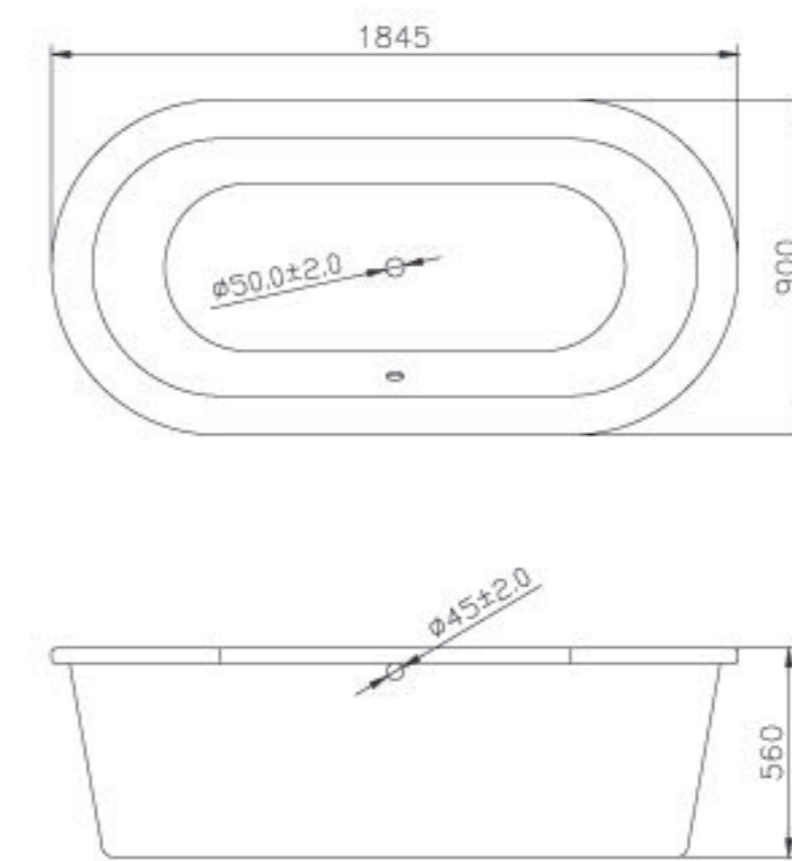

JUSTIME | 巧時代

Bath tub & Basin

JUSTIME

BATHTUB

0360-A0-7900
1845*900*560mm
Bathtub
0360-A1-7900
Top Only

0360-M6-7900
Bathtub (Artificial Stone)
1700*700*580mm

0360-M5-7900
Bathtub (Artificial Stone)
1700*700*550mm

6360-M1-8000
Bathtub (Artificial Stone)
1700*850*530mm

6360-M2-8000
Bathtub (Artificial Stone)
1600*750*560mm

0360-G0-7900
Bathtub (Artificial Stone)
1725*845*605mm

0360-H0-7900
Bathtub
1500*700*420mm

0360-J0-7900
Bathtub
1200*700*490mm

0360-F0-7900
Bathtub
1600*750*440mm

0360-B0-7900
Bathtub
1750*855*440mm

0360-C0-7900
Bathtub
1600*800*390mm

0360-D0-7900
Bathtub
1700*800*480mm

6360-D5-8700
Bathtub
1700*800*580mm

6360-D6-8800
Bathtub
1800*800*800mm

6360-D7-8700
Bathtub
1700*800*600mm

6360-D1-8700
Bathtub
1700*800*600mm

6360-D2-8700
Bathtub
1700*800*600mm

6360-D4-8800
Bathtub
1800*750*600mm

6361-D4-8000
Bathtub
1800*800*600mm

6361-F4-8800
Bathtub
1800*800*600mm