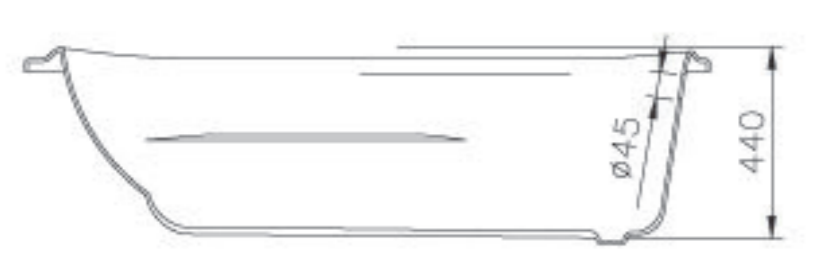

6360-M1-8000
Bathtub (Artificial Stone)
1700*850*530mm

6360-M2-8000
Bathtub (Artificial Stone)
1600*750*560mm

0360-G0-7900
Bathtub (Artificial Stone)
1725*845*605mm

0360-H0-7900
Bathtub
1500*700*420mm

0360-J0-7900
Bathtub
1200*700*490mm

0360-F0-7900
Bathtub
1600*750*440mm

0360-B0-7900
Bathtub
1750*855*440mm

0360-C0-7900
Bathtub
1600*800*390mm

0360-D0-7900
Bathtub
1700*800*480mm

6360-D5-8700
Bathtub
1700*800*580mm

6360-D6-8800
Bathtub
1800*800*800mm