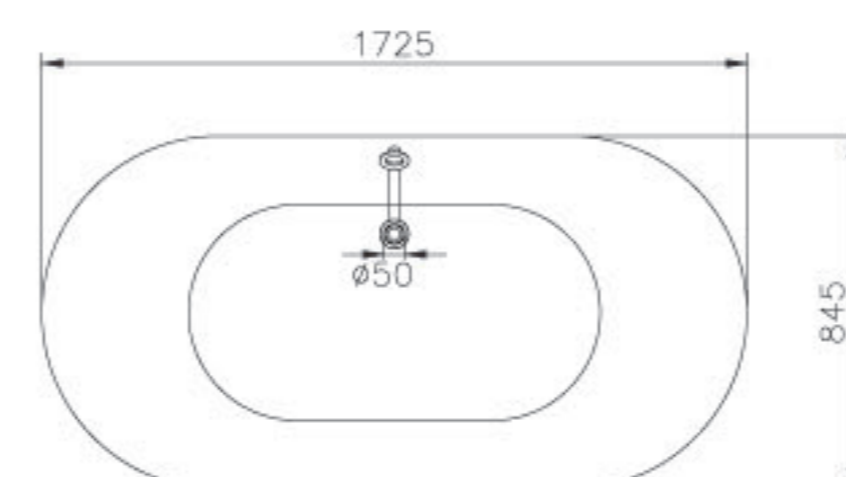

JUSTIME | 巧時代

Bath tub & Basin

JUSTIME

BATHTUB

0360-A0-7900
1845*900*560mm
Bathtub
0360-A1-7900
Top Only

0360-M6-7900
Bathtub (Artificial Stone)
1700*700*580mm

0360-M5-7900
Bathtub (Artificial Stone)
1700*700*550mm

6360-M1-8000
Bathtub (Artificial Stone)
1700*850*530mm

6360-M2-8000
Bathtub (Artificial Stone)
1600*750*560mm

0360-G0-7900
Bathtub (Artificial Stone)
1725*845*605mm

0360-H0-7900
Bathtub
1500*700*420mm

0360-J0-7900
Bathtub
1200*700*490mm

0360-F0-7900
Bathtub
1600*750*440mm

0360-B0-7900
Bathtub
1750*855*440mm

0360-C0-7900
Bathtub
1600*800*390mm

0360-D0-7900
Bathtub
1700*800*480mm

6360-D5-8700
Bathtub
1700*800*580mm

6360-D6-8800
Bathtub
1800*800*800mm

6360-D7-8700
Bathtub
1700*800*600mm

6360-D1-8700
Bathtub
1700*800*600mm

6360-D2-8700
Bathtub
1700*800*600mm

6360-D4-8800
Bathtub
1800*750*600mm

6361-D4-8000
Bathtub
1800*800*600mm

6361-F4-8800
Bathtub
1800*800*600mm