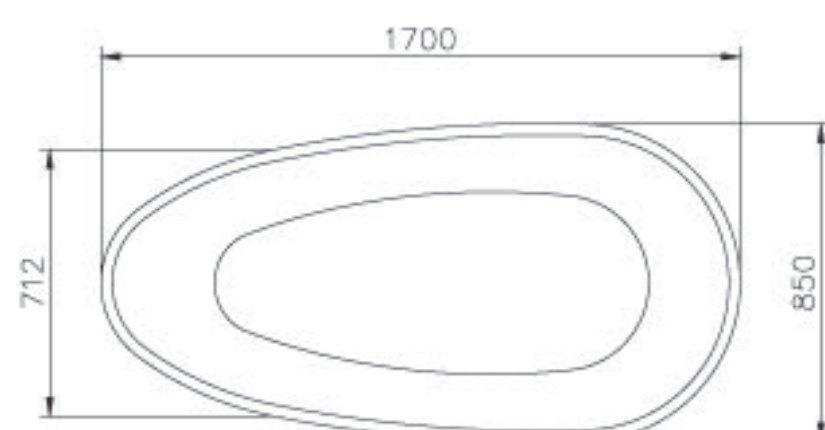

JUSTIME | 巧時代

Bath tub & Basin

JUSTIME

BATHTUB

0360-A0-7900
1845*900*560mm
Bathtub
0360-A1-7900
Top Only

0360-M6-7900
Bathtub (Artificial Stone)
1700*700*580mm

0360-M5-7900
Bathtub (Artificial Stone)
1700*700*550mm

6360-M1-8000
Bathtub (Artificial Stone)
1700*850*530mm

6360-M2-8000
Bathtub (Artificial Stone)
1600*750*560mm

0360-G0-7900
Bathtub (Artificial Stone)
1725*845*605mm

0360-H0-7900
Bathtub
1500*700*420mm

0360-J0-7900
Bathtub
1200*700*490mm