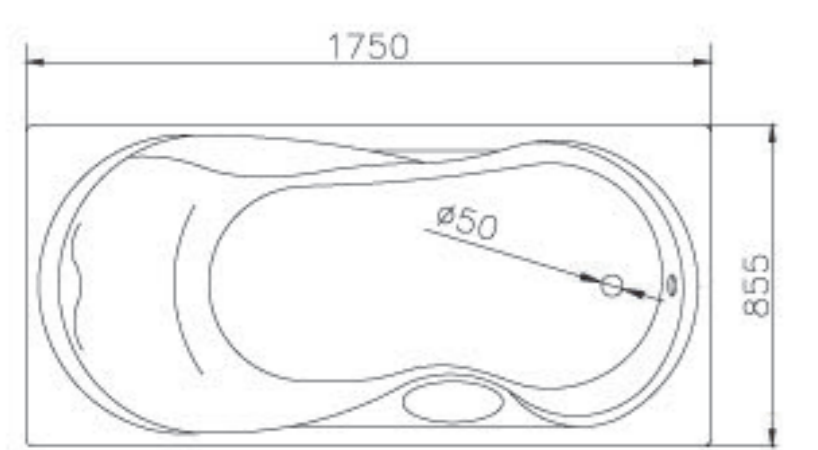

JUSTIME | 巧時代

Bath tub & Basin

JUSTIME

BATHTUB

0360-A0-7900
1845*900*560mm
Bathtub
0360-A1-7900
Top Only

0360-M6-7900
Bathtub (Artificial Stone)
1700*700*580mm

0360-M5-7900
Bathtub (Artificial Stone)
1700*700*550mm

6360-M1-8000
Bathtub (Artificial Stone)
1700*850*530mm

6360-M2-8000
Bathtub (Artificial Stone)
1600*750*560mm

0360-G0-7900
Bathtub (Artificial Stone)
1725*845*605mm

0360-H0-7900
Bathtub
1500*700*420mm

0360-J0-7900
Bathtub
1200*700*490mm

0360-F0-7900
Bathtub
1600*750*440mm

0360-B0-7900
Bathtub
1750*855*440mm

0360-C0-7900
Bathtub
1600*800*390mm

0360-D0-7900
Bathtub
1700*800*480mm

6360-D5-8700
Bathtub
1700*800*580mm

6360-D6-8800
Bathtub
1800*800*800mm

6360-D7-8700
Bathtub
1700*800*600mm

6360-D1-8700
Bathtub
1700*800*600mm

6360-D2-8700
Bathtub
1700*800*600mm

6360-D4-8800
Bathtub
1800*750*600mm

6361-D4-8000
Bathtub
1800*800*600mm

6361-F4-8800
Bathtub
1800*800*600mm