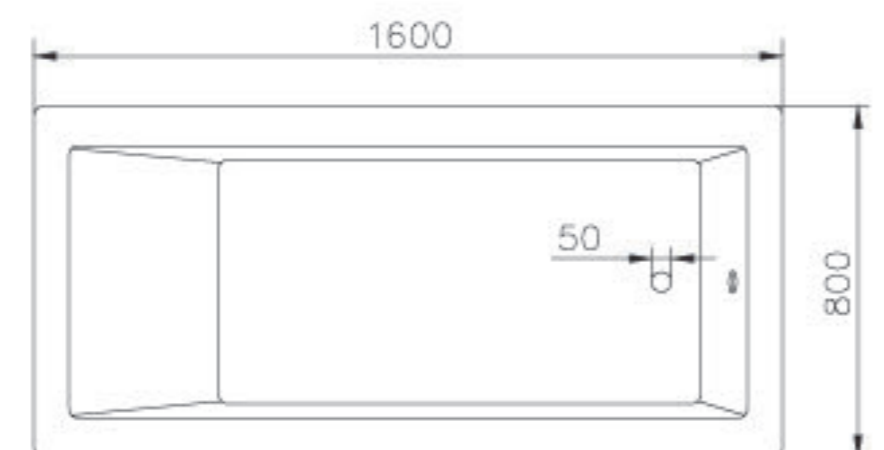

JUSTIME | 巧時代

Bath tub & Basin

JUSTIME

BATHTUB

0360-A0-7900
1845*900*560mm
Bathtub
0360-A1-7900
Top Only

0360-M6-7900
Bathtub (Artificial Stone)
1700*700*580mm

0360-M5-7900
Bathtub (Artificial Stone)
1700*700*550mm

6360-M1-8000
Bathtub (Artificial Stone)
1700*850*530mm

6360-M2-8000
Bathtub (Artificial Stone)
1600*750*560mm

0360-G0-7900
Bathtub (Artificial Stone)
1725*845*605mm

0360-H0-7900
Bathtub
1500*700*420mm

0360-J0-7900
Bathtub
1200*700*490mm

0360-F0-7900
Bathtub
1600*750*440mm

0360-B0-7900
Bathtub
1750*855*440mm

0360-C0-7900
Bathtub
1600*800*390mm

0360-D0-7900
Bathtub
1700*800*480mm

6360-D5-8700
Bathtub
1700*800*580mm

6360-D6-8800
Bathtub
1800*800*800mm

6360-D7-8700
Bathtub
1700*800*600mm

6360-D1-8700
Bathtub
1700*800*600mm

6360-D2-8700
Bathtub
1700*800*600mm

6360-D4-8800
Bathtub
1800*750*600mm

6361-D4-8000
Bathtub
1800*800*600mm

6361-F4-8800
Bathtub
1800*800*600mm