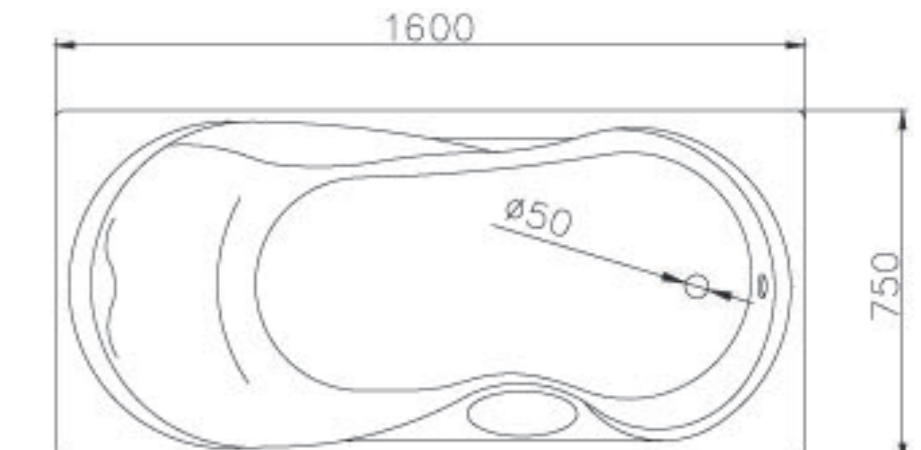

JUSTIME | 巧時代

Bath tub & Basin

JUSTIME

BATHTUB

0360-A0-7900
1845*900*560mm
Bathtub
0360-A1-7900
Top Only

0360-M6-7900
Bathtub (Artificial Stone)
1700*700*580mm

0360-M5-7900
Bathtub (Artificial Stone)
1700*700*550mm

6360-M1-8000
Bathtub (Artificial Stone)
1700*850*530mm

6360-M2-8000
Bathtub (Artificial Stone)
1600*750*560mm

0360-G0-7900
Bathtub (Artificial Stone)
1725*845*605mm

0360-H0-7900
Bathtub
1500*700*420mm

0360-J0-7900
Bathtub
1200*700*490mm

0360-F0-7900
Bathtub
1600*750*440mm

0360-B0-7900
Bathtub
1750*855*440mm

0360-C0-7900
Bathtub
1600*800*390mm

0360-D0-7900
Bathtub
1700*800*480mm

6360-D5-8700
Bathtub
1700*800*580mm

6360-D6-8800
Bathtub
1800*800*800mm