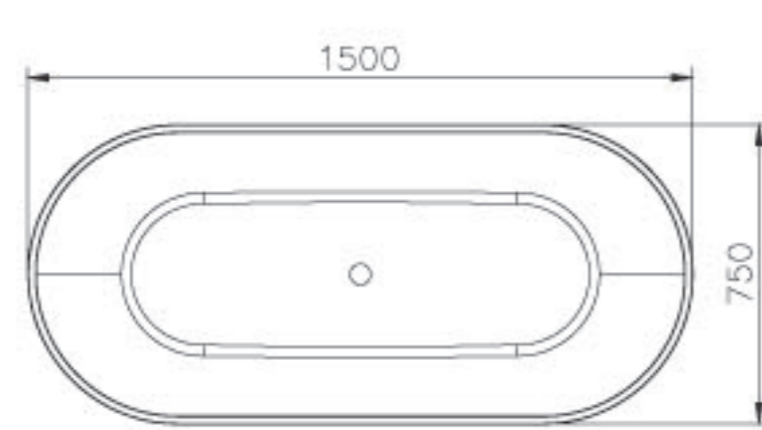

JUSTIME | 巧時代

Bath tub & Basin

JUSTIME

BATHTUB

0360-A0-7900
1845*900*560mm
Bathtub
0360-A1-7900
Top Only

0360-M6-7900
Bathtub (Artificial Stone)
1700*700*580mm

0360-M5-7900
Bathtub (Artificial Stone)
1700*700*550mm

6360-M1-8000
Bathtub (Artificial Stone)
1700*850*530mm

6360-M2-8000
Bathtub (Artificial Stone)
1600*750*560mm

0360-G0-7900
Bathtub (Artificial Stone)
1725*845*605mm

0360-H0-7900
Bathtub
1500*700*420mm

0360-J0-7900
Bathtub
1200*700*490mm

0360-F0-7900
Bathtub
1600*750*440mm

0360-B0-7900
Bathtub
1750*855*440mm

0360-C0-7900
Bathtub
1600*800*390mm

0360-D0-7900
Bathtub
1700*800*480mm

6360-D5-8700
Bathtub
1700*800*580mm

6360-D6-8800
Bathtub
1800*800*800mm

6360-D7-8700
Bathtub
1700*800*600mm

6360-D1-8700
Bathtub
1700*800*600mm

6360-D2-8700
Bathtub
1700*800*600mm

6360-D4-8800
Bathtub
1800*750*600mm

6361-D4-8000
Bathtub
1800*800*600mm

6361-F4-8800
Bathtub
1800*800*600mm