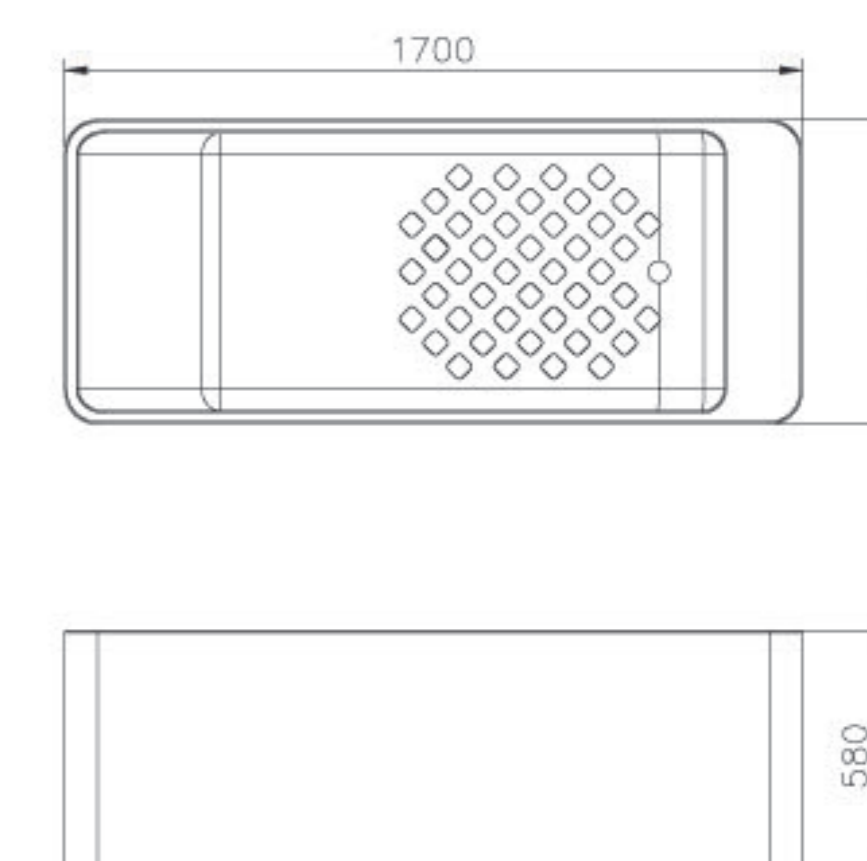

JUSTIME | 巧時代

Bath tub & Basin

JUSTIME

BATHTUB

0360-A0-7900
1845*900*560mm
Bathtub
0360-A1-7900
Top Only

0360-M6-7900
Bathtub (Artificial Stone)
1700*700*580mm

0360-M5-7900
Bathtub (Artificial Stone)
1700*700*550mm

6360-M1-8000
Bathtub (Artificial Stone)
1700*850*530mm

6360-M2-8000
Bathtub (Artificial Stone)
1600*750*560mm

0360-G0-7900
Bathtub (Artificial Stone)
1725*845*605mm

0360-H0-7900
Bathtub
1500*700*420mm

0360-J0-7900
Bathtub
1200*700*490mm

0360-F0-7900
Bathtub
1600*750*440mm

0360-B0-7900
Bathtub
1750*855*440mm

0360-C0-7900
Bathtub
1600*800*390mm

0360-D0-7900
Bathtub
1700*800*480mm

6360-D5-8700
Bathtub
1700*800*580mm

6360-D6-8800
Bathtub
1800*800*800mm

6360-D7-8700
Bathtub
1700*800*600mm

6360-D1-8700
Bathtub
1700*800*600mm

6360-D2-8700
Bathtub
1700*800*600mm

6360-D4-8800
Bathtub
1800*750*600mm

6361-D4-8000
Bathtub
1800*800*600mm

6361-F4-8800
Bathtub
1800*800*600mm