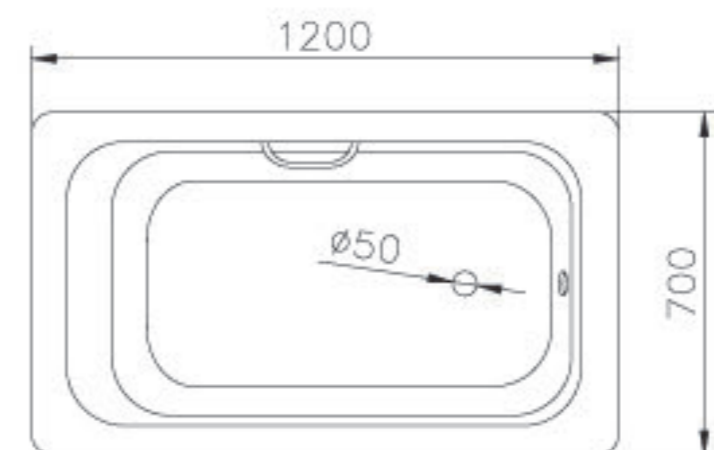

JUSTIME | 巧時代

Bath tub & Basin

JUSTIME

BATHTUB

0360-A0-7900
1845*900*560mm
Bathtub
0360-A1-7900
Top Only

0360-M6-7900
Bathtub (Artificial Stone)
1700*700*580mm

0360-M5-7900
Bathtub (Artificial Stone)
1700*700*550mm

6360-M1-8000
Bathtub (Artificial Stone)
1700*850*530mm

6360-M2-8000
Bathtub (Artificial Stone)
1600*750*560mm

0360-G0-7900
Bathtub (Artificial Stone)
1725*845*605mm

0360-H0-7900
Bathtub
1500*700*420mm

0360-J0-7900
Bathtub
1200*700*490mm

0360-F0-7900
Bathtub
1600*750*440mm

0360-B0-7900
Bathtub
1750*855*440mm

0360-C0-7900
Bathtub
1600*800*390mm

0360-D0-7900
Bathtub
1700*800*480mm

6360-D5-8700
Bathtub
1700*800*580mm

6360-D6-8800
Bathtub
1800*800*800mm

6360-D7-8700
Bathtub
1700*800*600mm

6360-D1-8700
Bathtub
1700*800*600mm

6360-D2-8700
Bathtub
1700*800*600mm

6360-D4-8800
Bathtub
1800*750*600mm

6361-D4-8000
Bathtub
1800*800*600mm

6361-F4-8800
Bathtub
1800*800*600mm