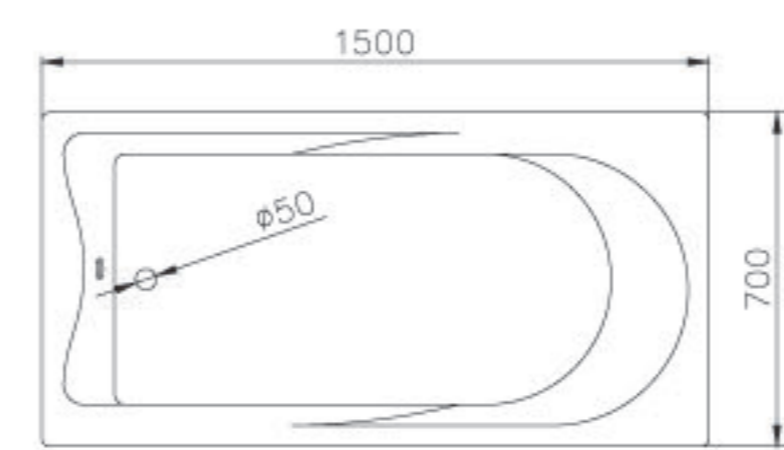

JUSTIME | 巧時代

Bath tub & Basin

JUSTIME

BATHTUB

0360-A0-7900
1845*900*560mm
Bathtub
0360-A1-7900
Top Only

0360-M6-7900
Bathtub (Artificial Stone)
1700*700*580mm

0360-M5-7900
Bathtub (Artificial Stone)
1700*700*550mm

6360-M1-8000
Bathtub (Artificial Stone)
1700*850*530mm

6360-M2-8000
Bathtub (Artificial Stone)
1600*750*560mm

0360-G0-7900
Bathtub (Artificial Stone)
1725*845*605mm

0360-H0-7900
Bathtub
1500*700*420mm

0360-J0-7900
Bathtub
1200*700*490mm

0360-F0-7900
Bathtub
1600*750*440mm

0360-B0-7900
Bathtub
1750*855*440mm

0360-C0-7900
Bathtub
1600*800*390mm

0360-D0-7900
Bathtub
1700*800*480mm

6360-D5-8700
Bathtub
1700*800*580mm

6360-D6-8800
Bathtub
1800*800*800mm